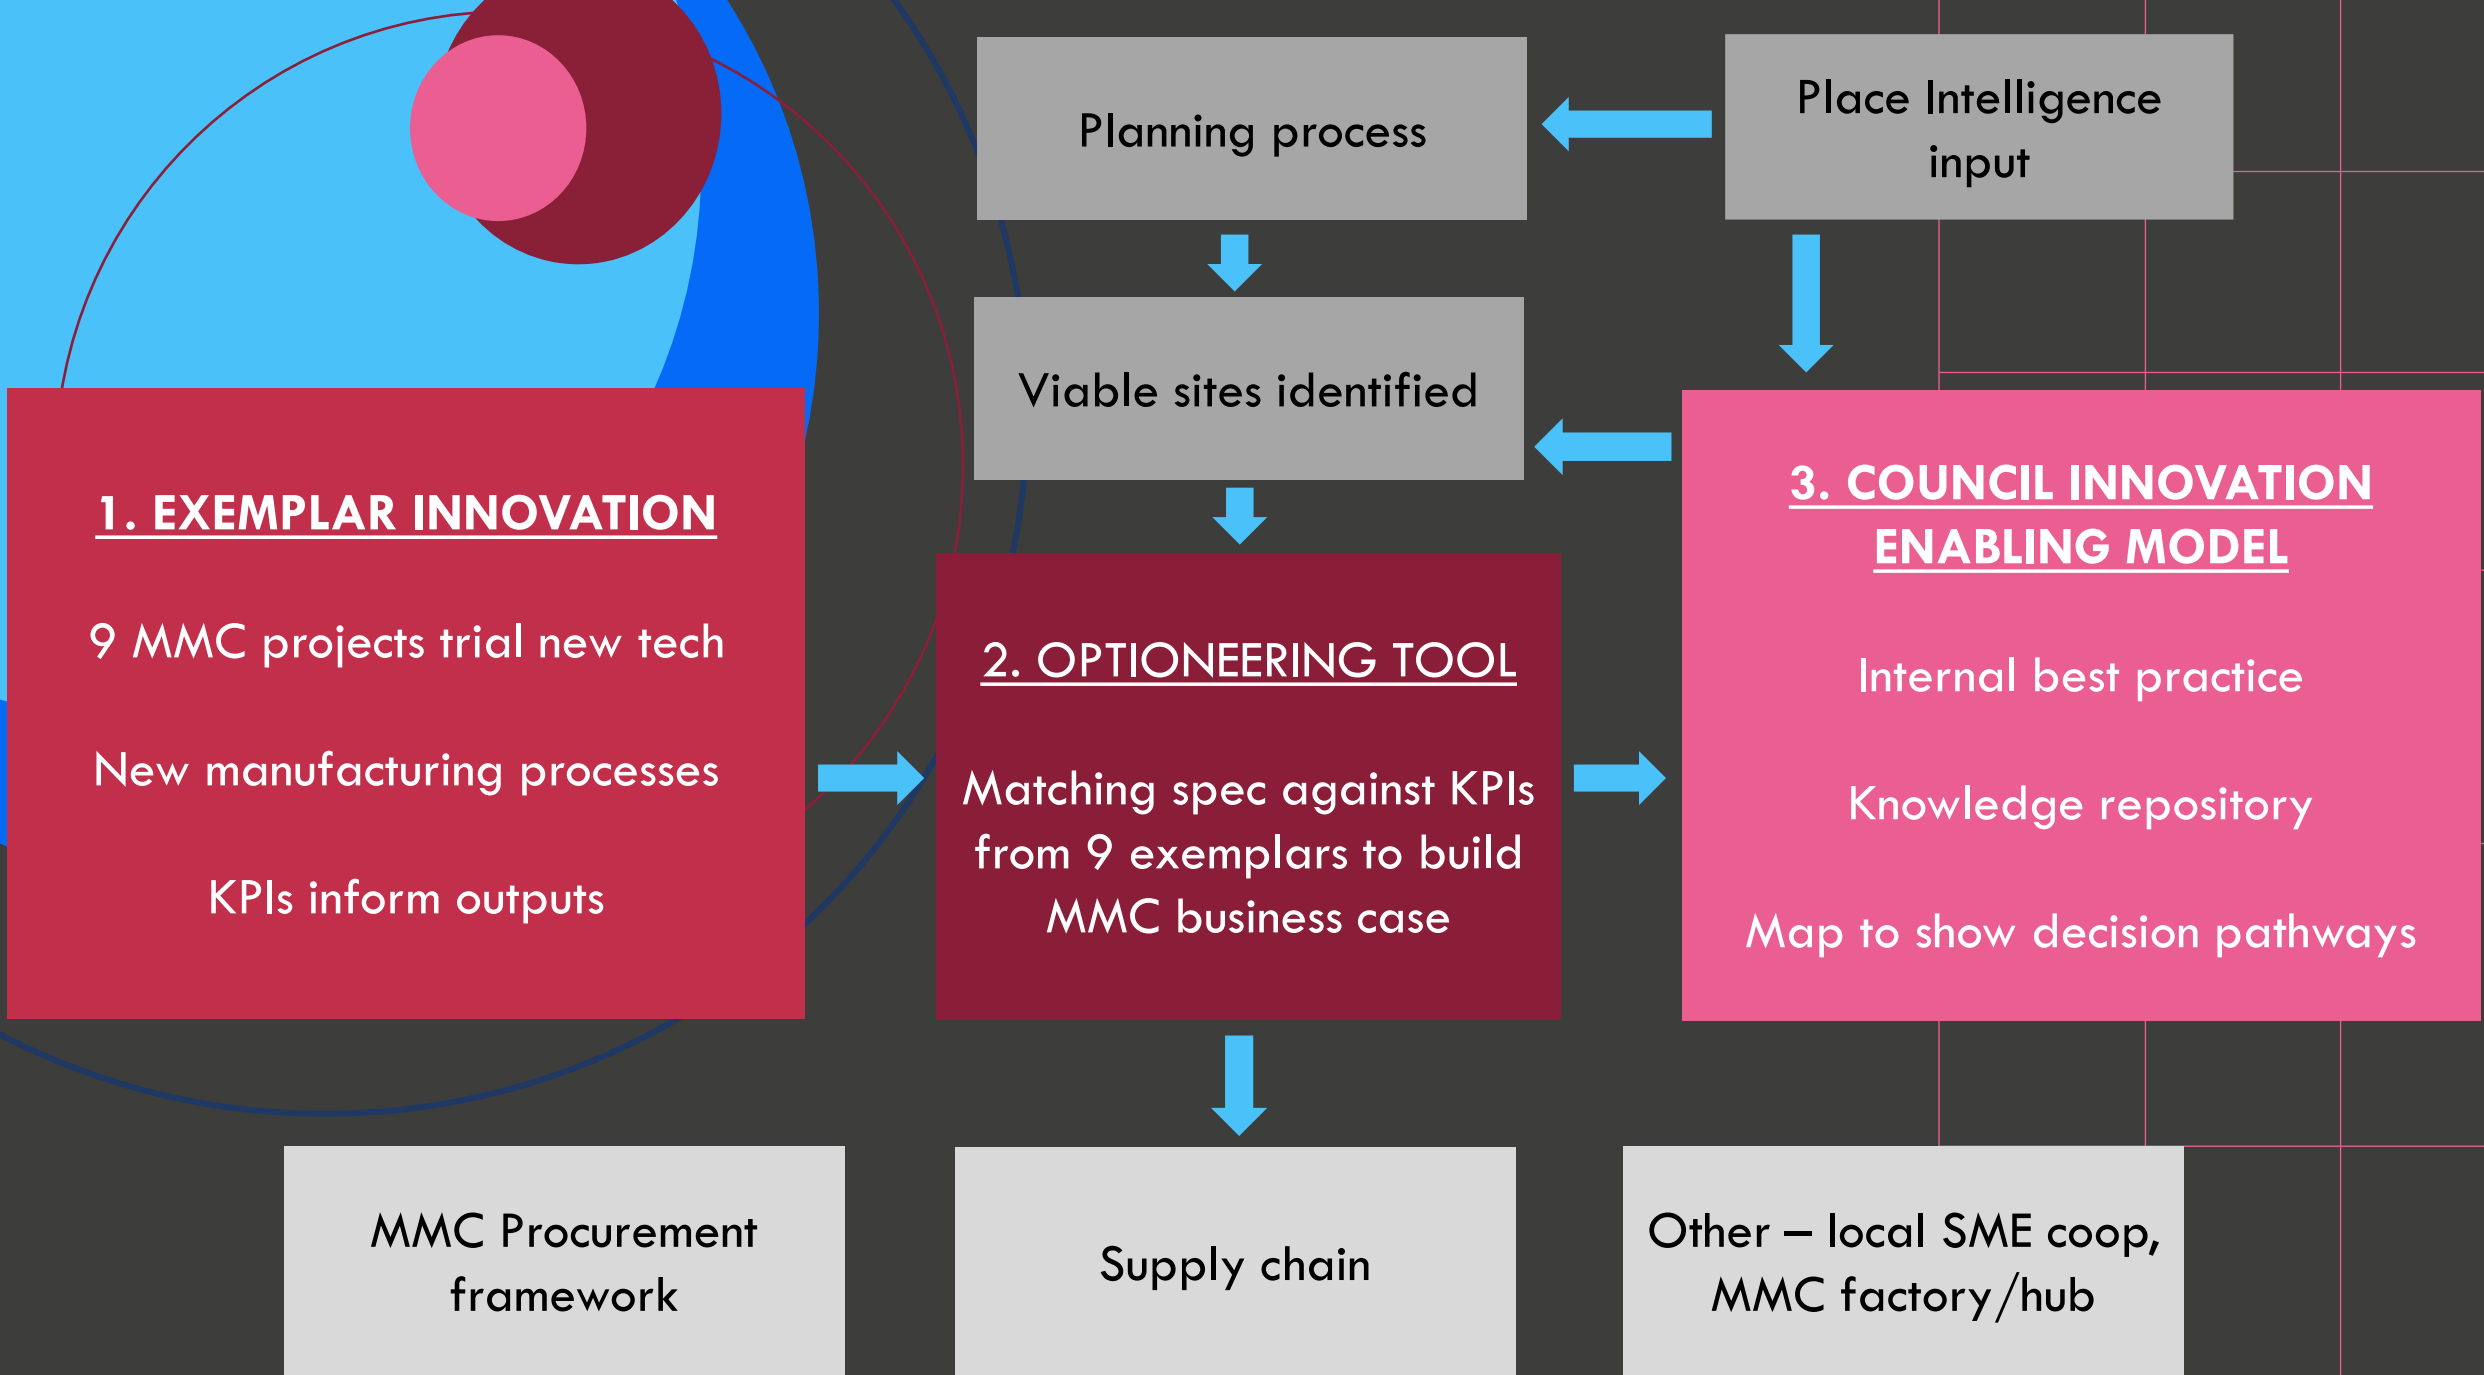

BRISTOL
HOUSING
FESTIVAL

Jessie Wilde

Deputy Project Director

VISION

Re-imagining better ways to live
in our cities.

INCLUSIVE GROWTH ENABLING HOUSING FOR INNOVATION

Funded by
Innovate UK

Funded by
Innovate UK

Enabling Housing Innovation for Inclusive Growth
Innovation Enabling Model: Modern Methods of Construction

Funded by
Innovate UK

Benefits of Modern Methods of Construction in Housing
Performance Data & Case Studies